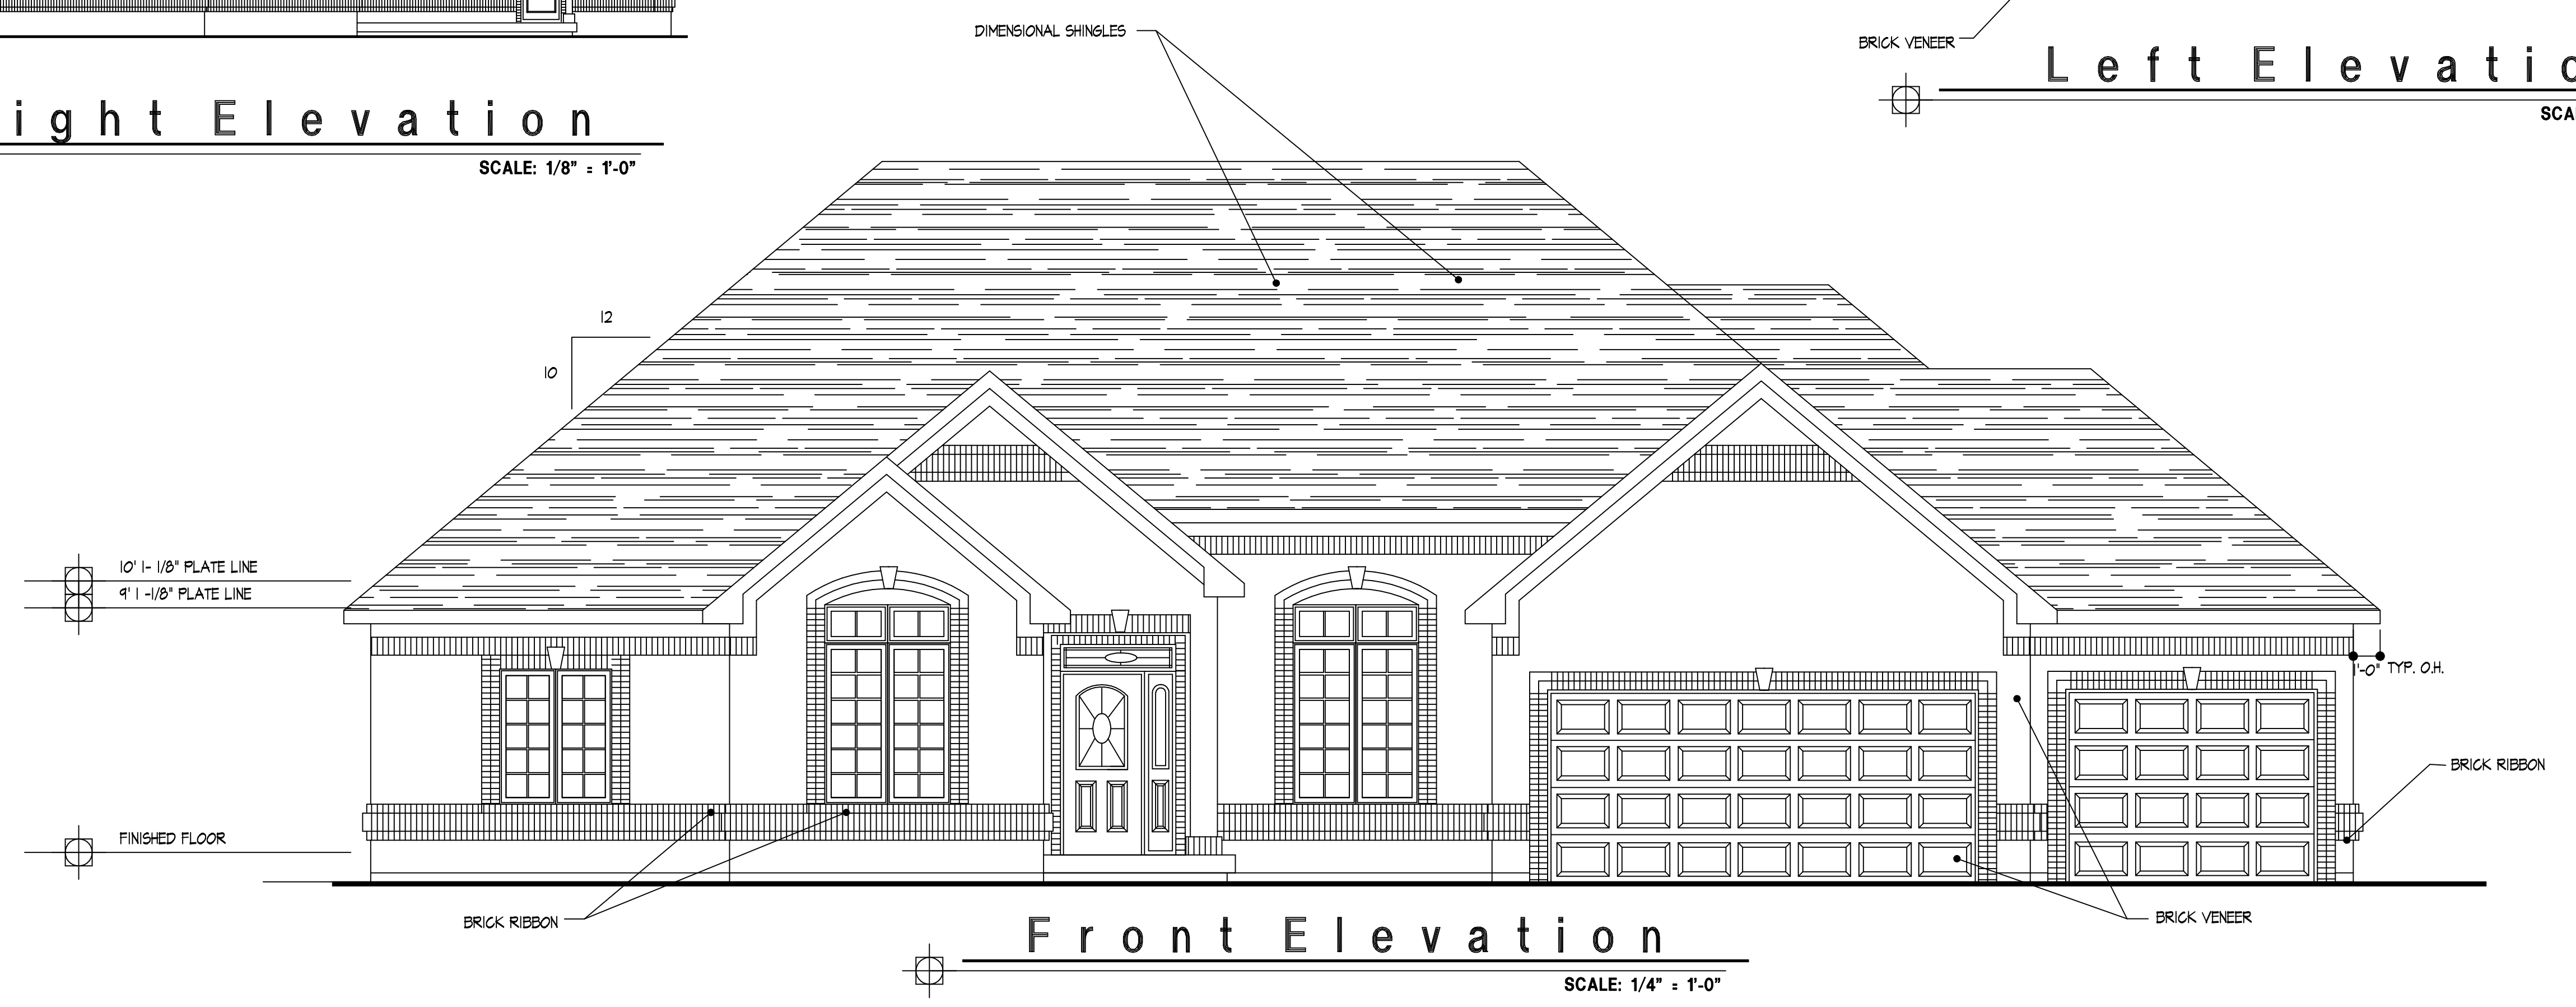

REVISIONS	DATE	BY

**Parsetich
Custom Homes**

Elevations

THE DUNCAN

BRIAN MORIARTY
Architectural Design and Drafting Since 1997
P.O. BOX 7441 46142
GREENWOOD, INDIANA 317.253.7810
homedesigner@comcast.net

BY: BM CK:

DATE: 6/8/2007

SHEET:

EL. 1