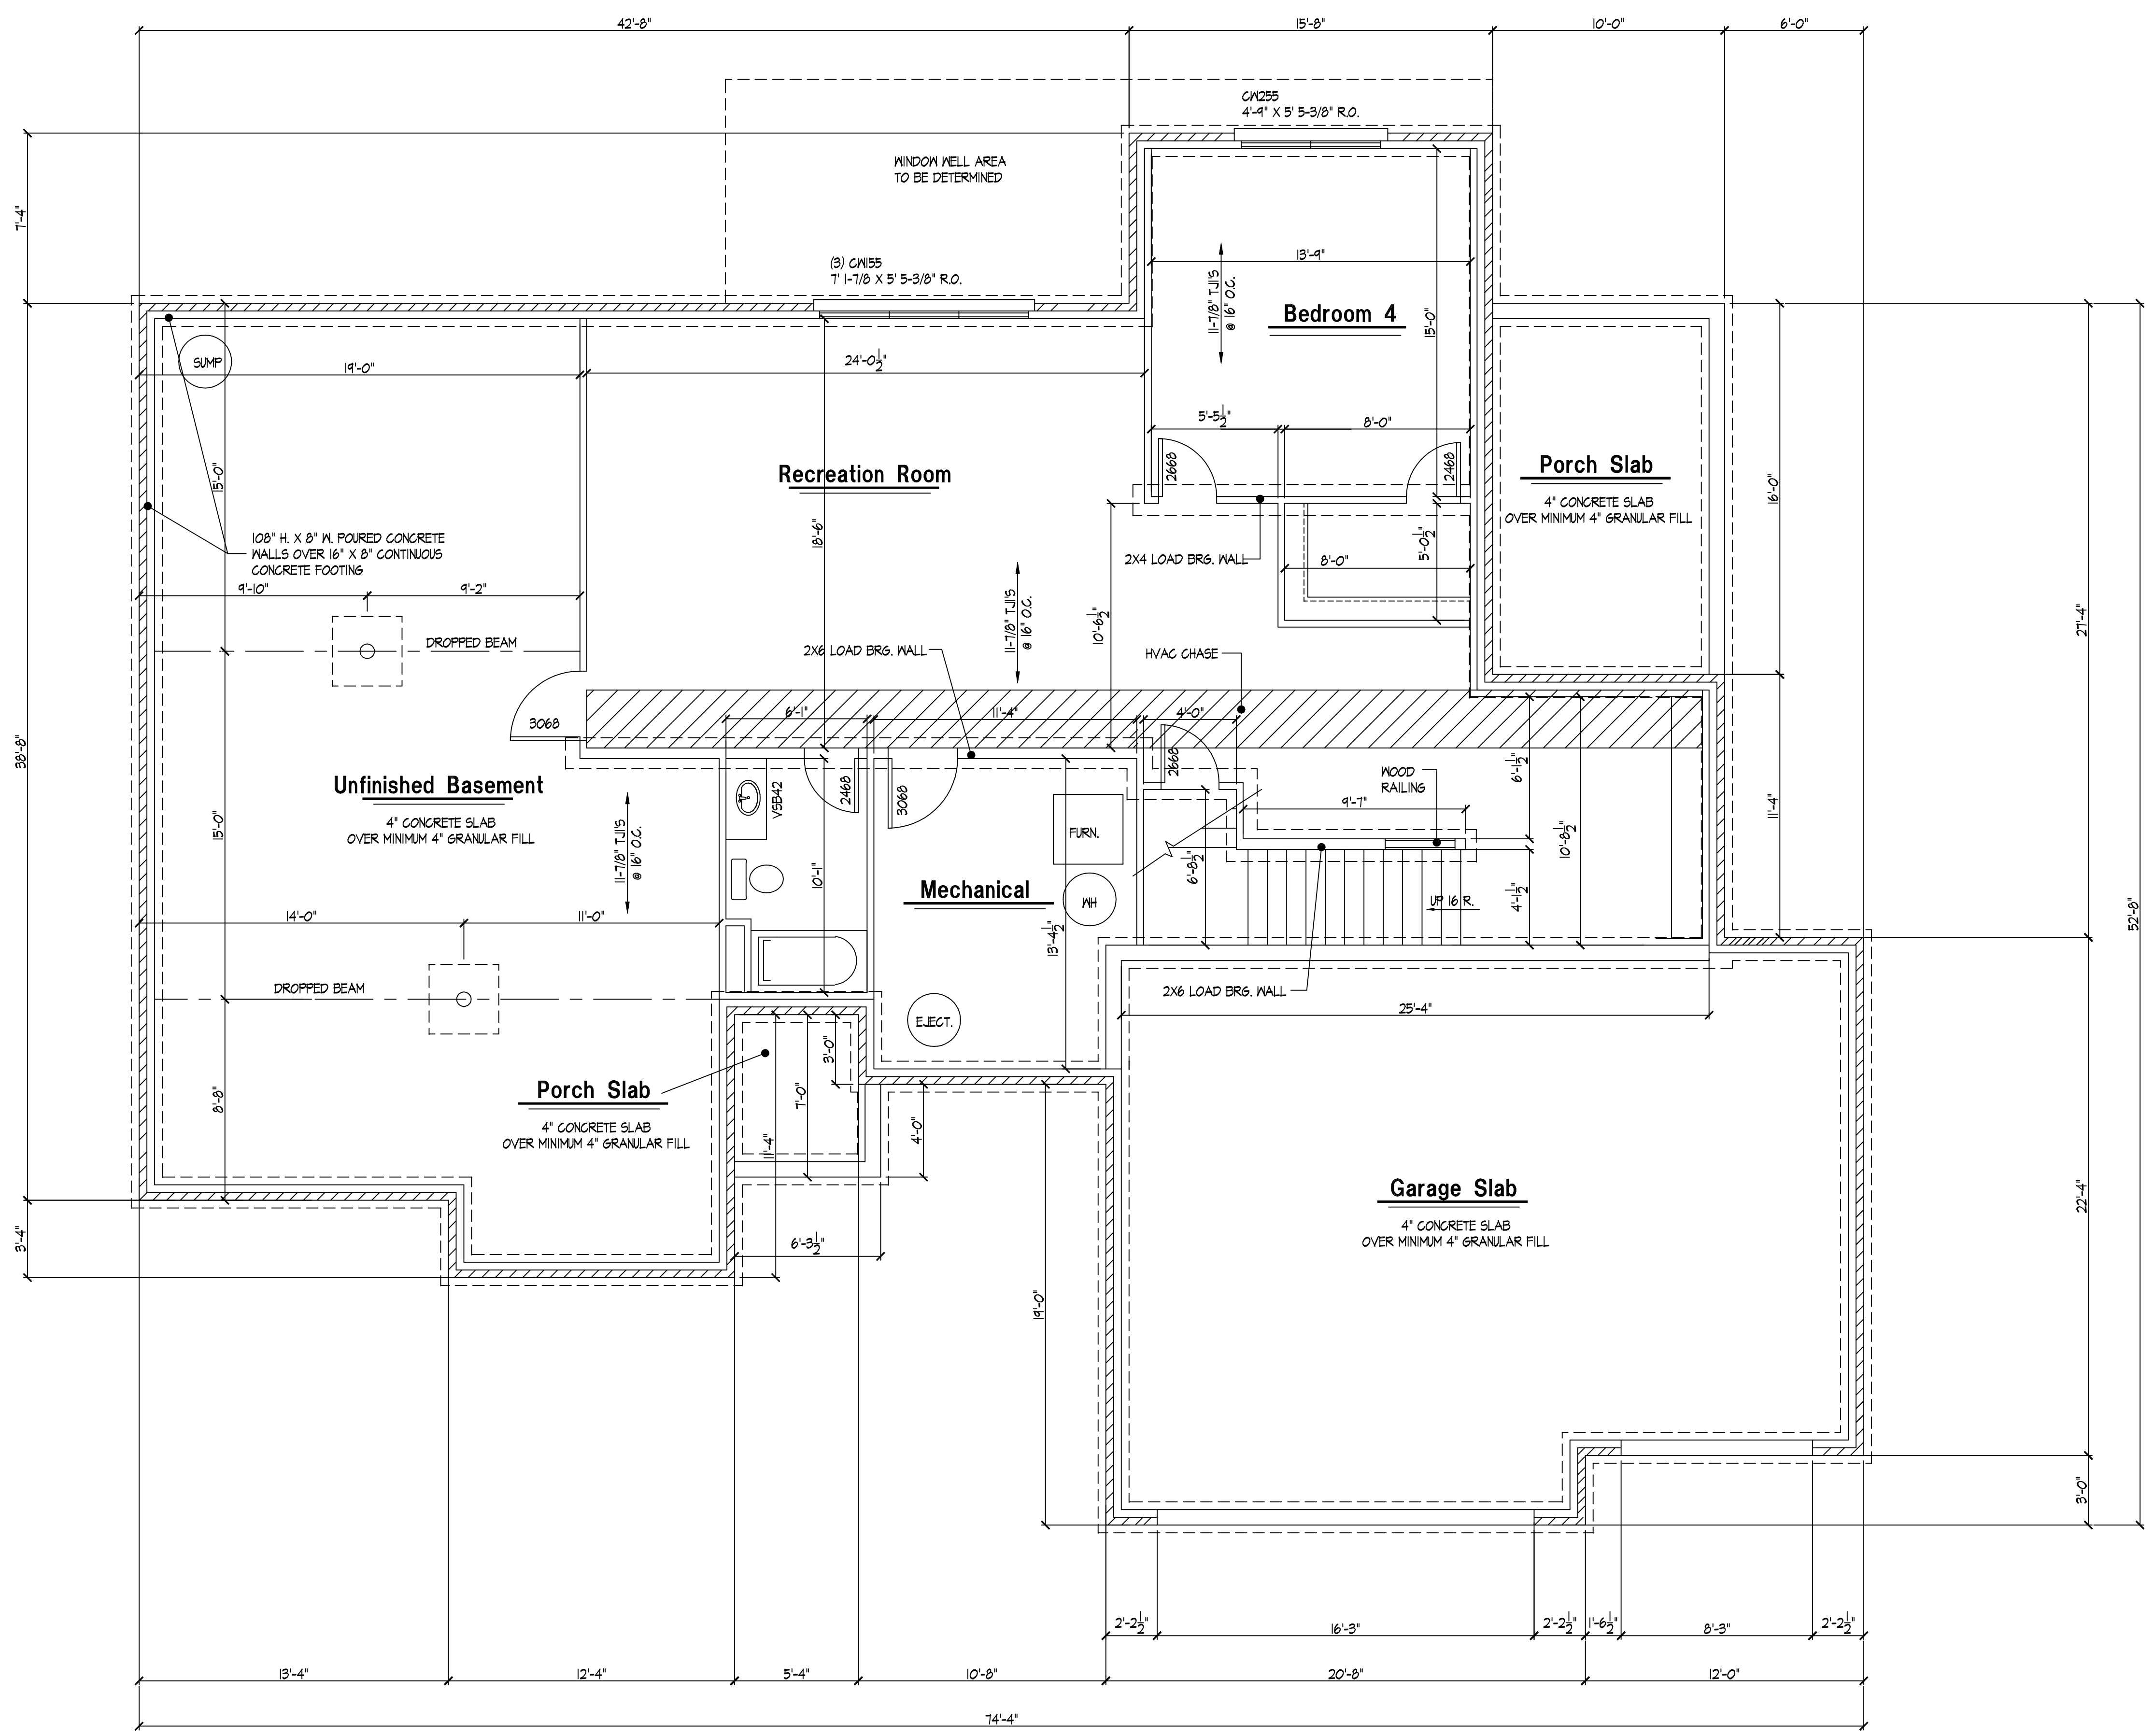

REVISIONS	DATE	BY

**Parsetich
Custom Homes**

Foundation Plan

THE DUNCAN

BRIAN MORIARTY
Architectural Design and Drafting Since 1997
P.O. BOX 7441 46142
GREENWOOD, INDIANA 317.223.7810
homedesigner@comcast.net

BY: BFM CK:

DATE: 6/8/2007

SHEET:

FD.1

Foundation Plan
SCALE: 1/4" = 1'-0"