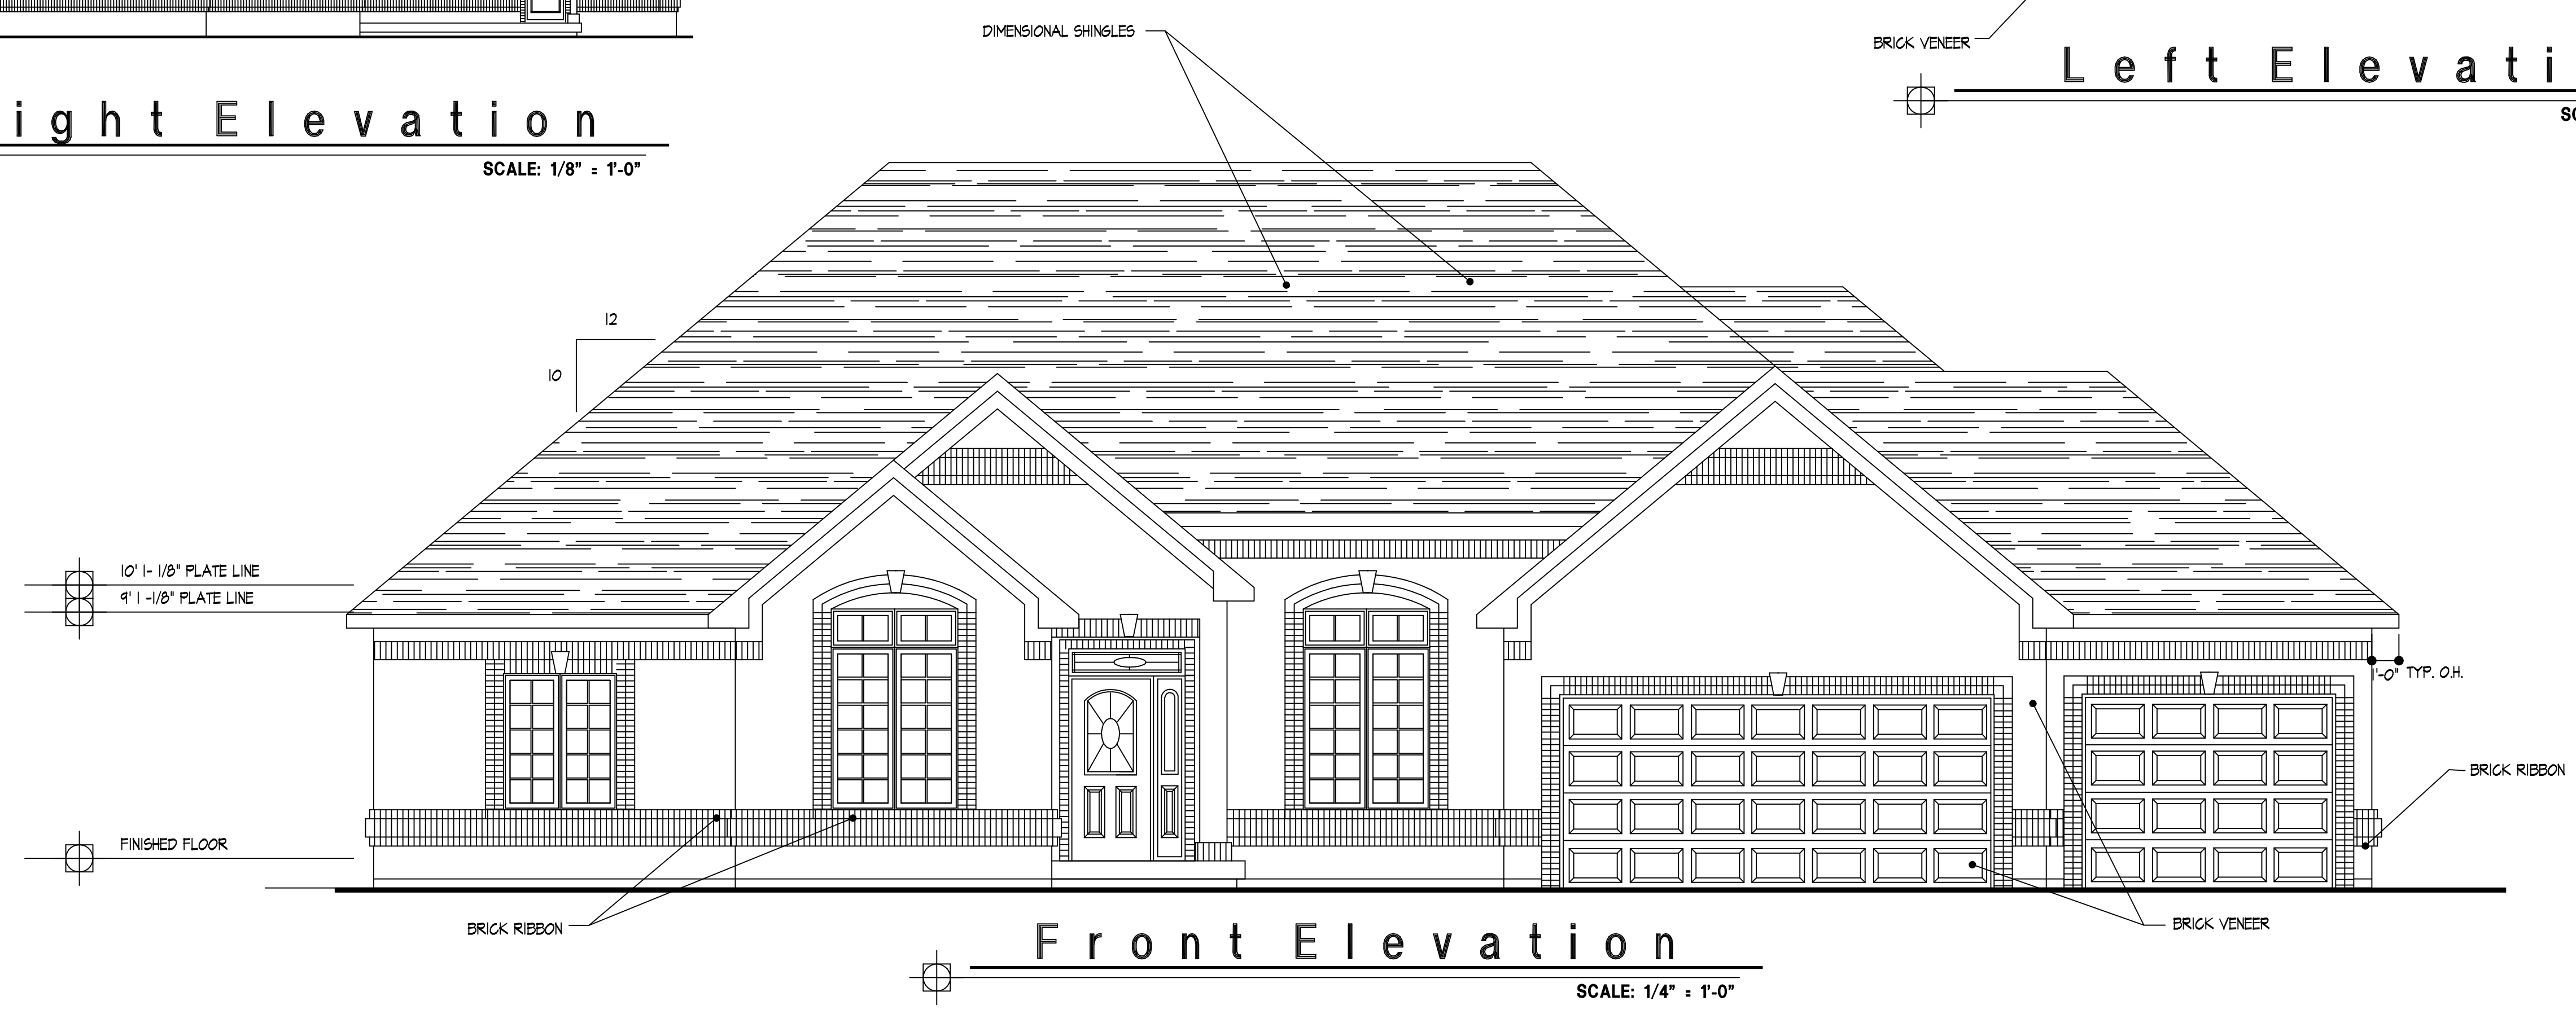

REVISIONS	DATE	BY

**Parsetich
Custom Homes**

Elevations

THE DUNCAN

BRIAN MORIARTY
Architectural Design and Drafting Since 1997
P.O. BOX 7441 46142
GREENWOOD, INDIANA 317.253.7810
homedesigner@comcast.net

BY: BM CK:

DATE: 6/8/2007

SHEET:

EL. 1