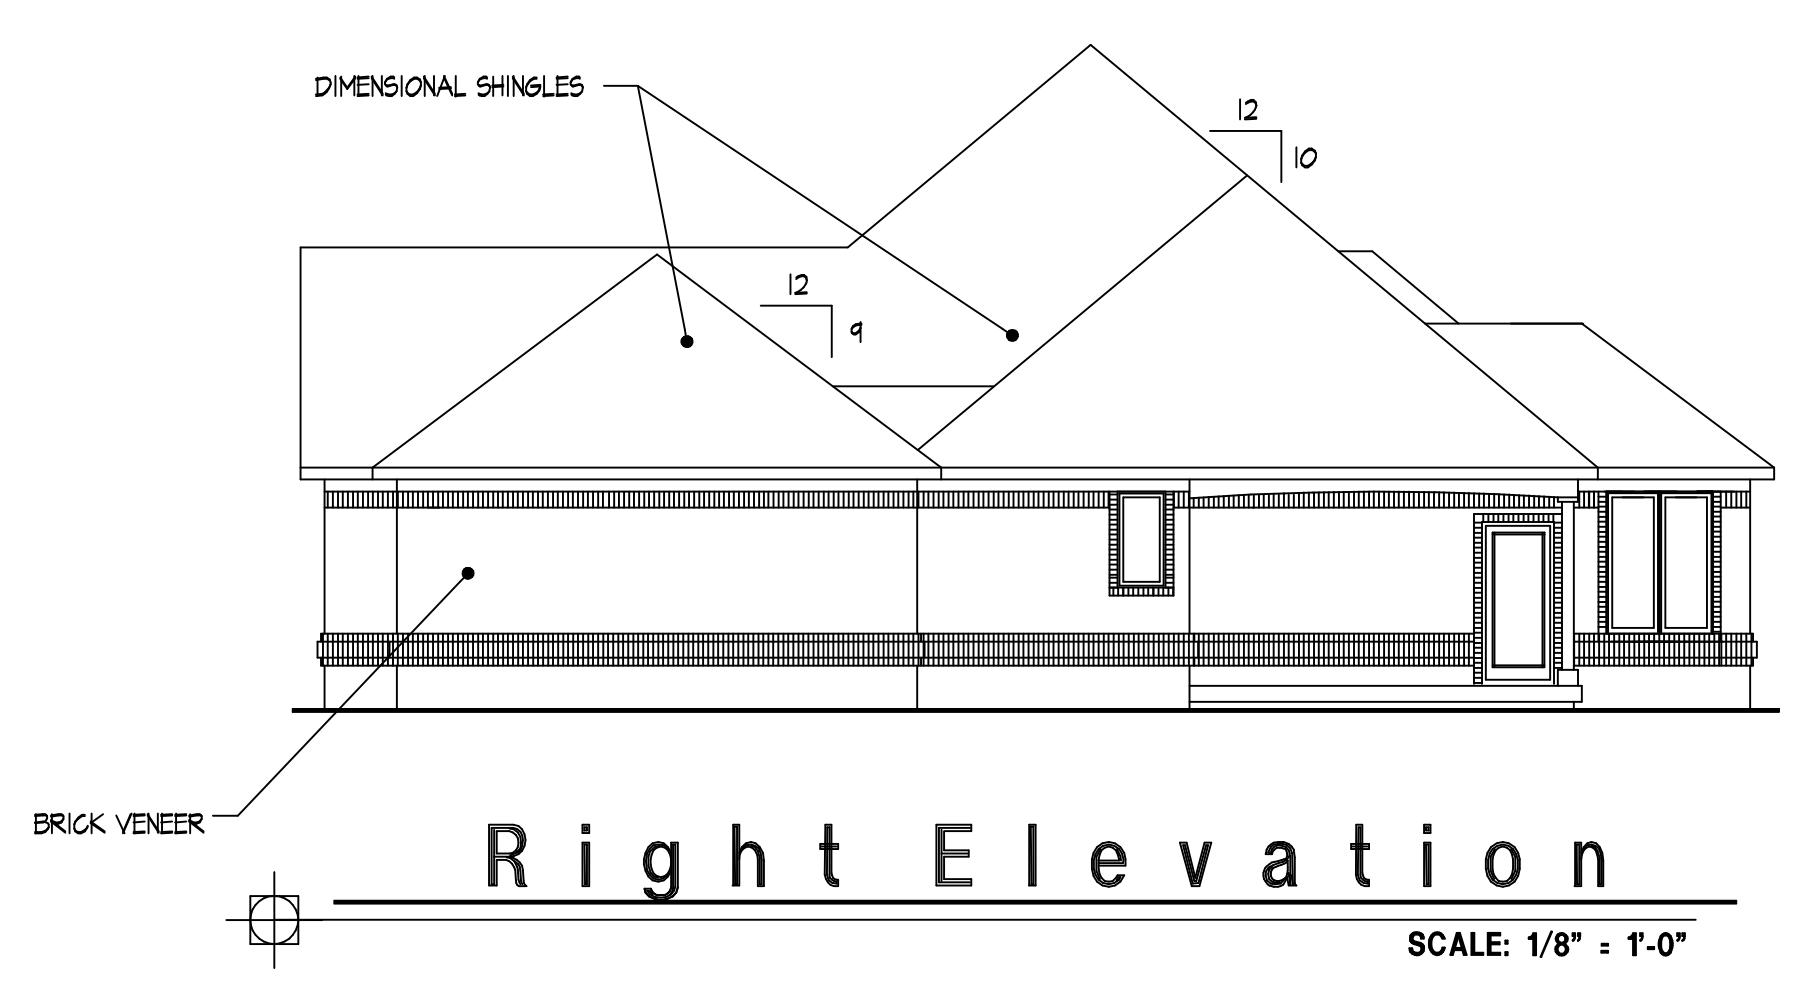

REVISIONS	DATE	BY

**Parsetich
Custom Homes**

Elevations

THE DUNCAN

BRIAN MORIARTY
Architectural Design and Drafting Since 1997
P.O. BOX 7441 46142
GREENWOOD, INDIANA 317.253.7810
homedesigner@comcast.net

BY: BM CK:

DATE: 6/8/2007

SHEET:

EL. 1