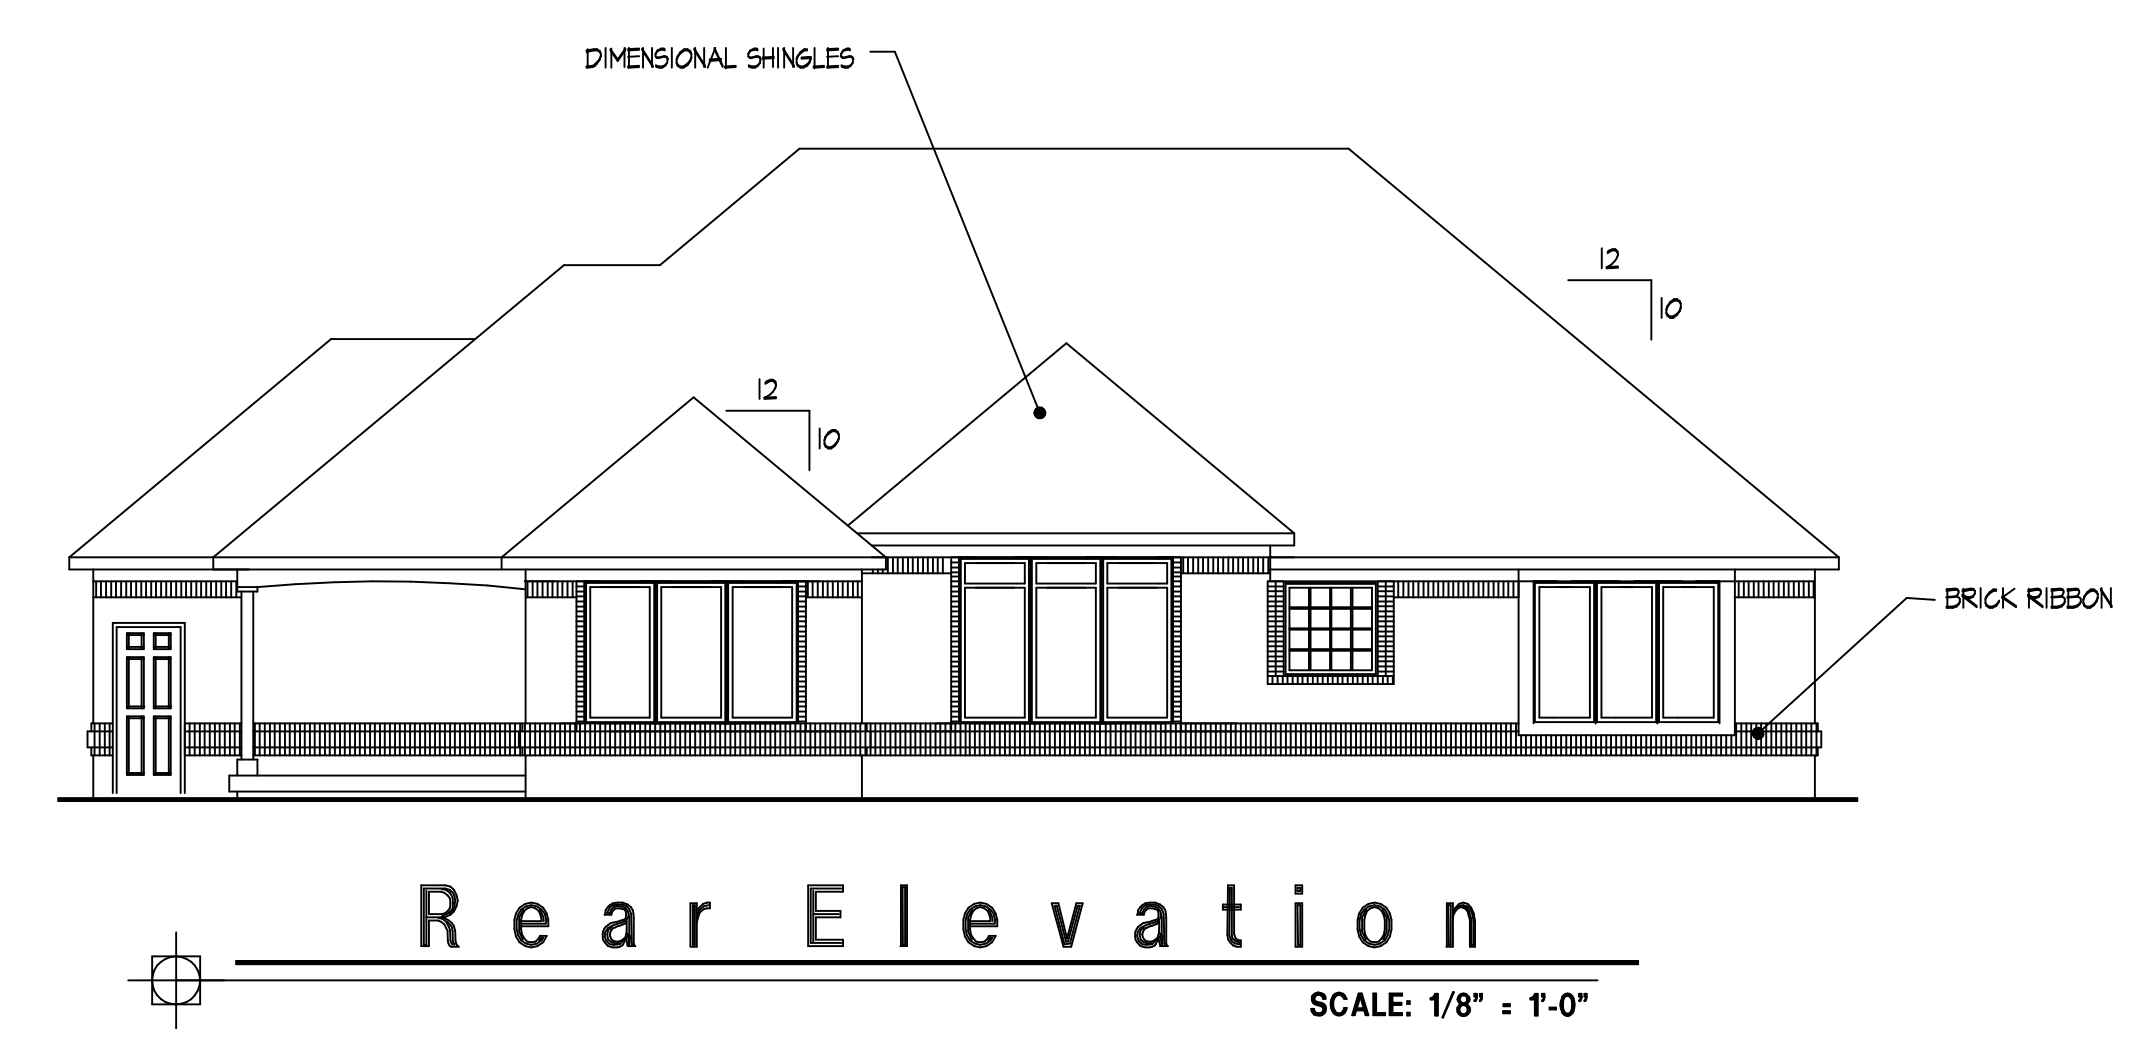

REVISIONS	DATE	BY

**Parsetich
Custom Homes**

Elevations

THE DUNCAN

BRIAN MORIARTY
Architectural Design and Drafting Since 1997
P.O. BOX 7441 46142
GREENWOOD, INDIANA 317.253.7810
homedesigner@comcast.net

BY: BM CK:

DATE: 6/8/2007

SHEET:

EL. 1